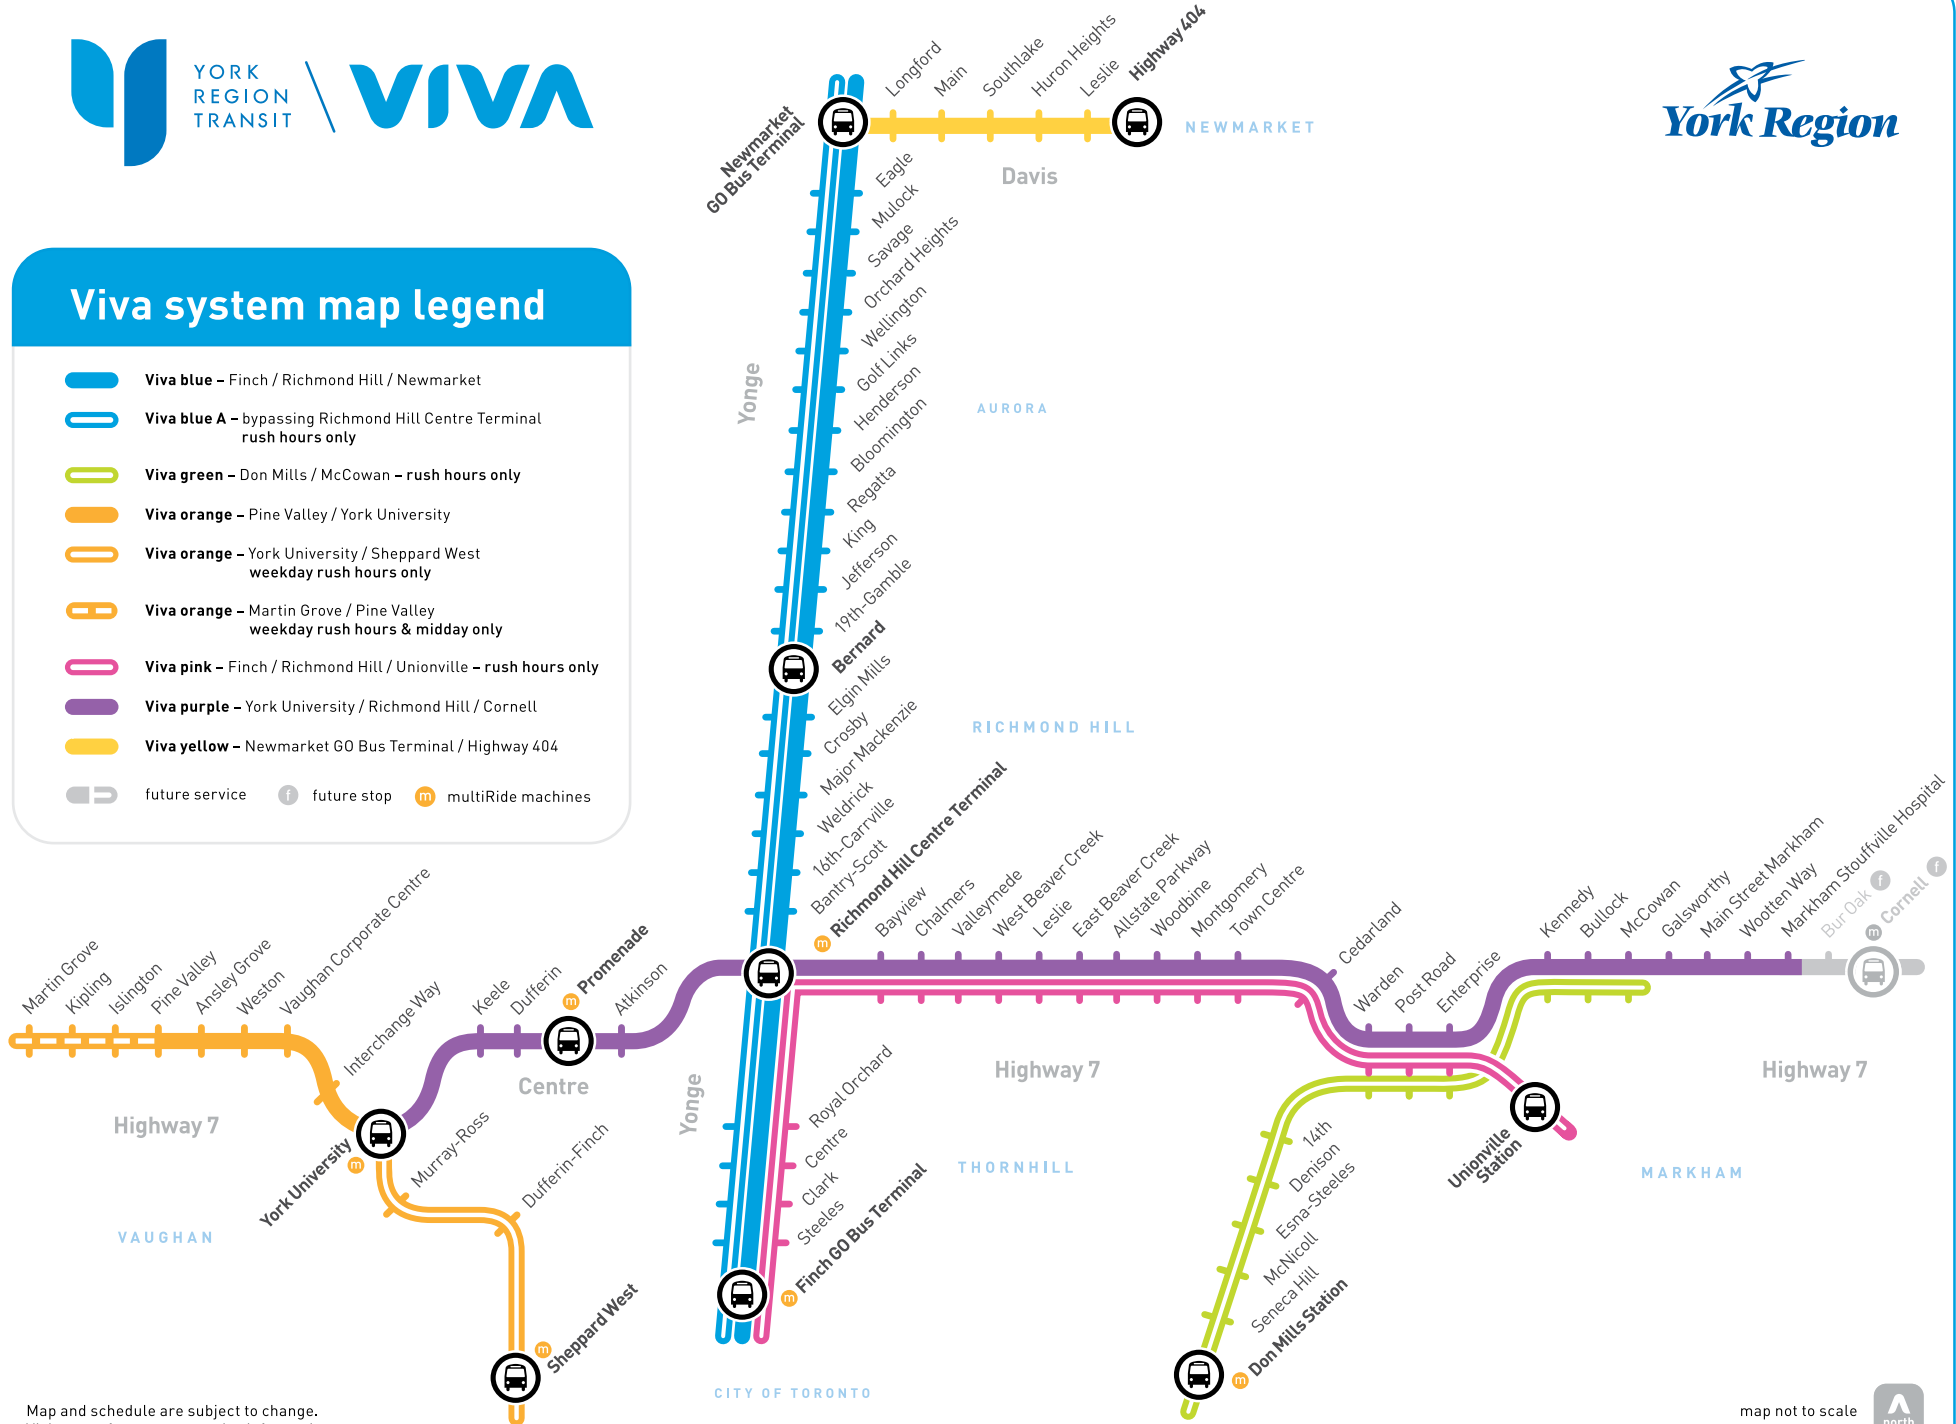

Viva system map legend

- Viva blue** – Finch / Richmond Hill / Newmarket
- Viva blue A** – bypassing Richmond Hill Centre Terminal rush hours only
- Viva green** – Don Mills / McCowan – rush hours only
- Viva orange** – Pine Valley / York University
- Viva orange** – York University / Sheppard West weekday rush hours only
- Viva orange** – Martin Grove / Pine Valley weekday rush hours & midday only
- Viva pink** – Finch / Richmond Hill / Unionville – rush hours only
- Viva purple** – York University / Richmond Hill / Cornell
- Viva yellow** – Newmarket GO Bus Terminal / Highway 404
- future service
- future stop
- multiRide machines

Viva yellow

Longford – 165 Davis
Main – 190 Davis
Southlake – 401 Davis
Huron Heights – 430 Davis
Leslie – 635 Davis
Highway 404 Carpool Lot – 1090 Davis

Viva orange

Martin Grove – 5601 Highway 7 West
Kipling – 5263 Highway 7 West
Islington – 5020 Highway 7 West
Pine Valley – 4499 Highway 7 West
Ansley Grove – 3940 Highway 7 West
Weston – 7600 Highway 7 West
Vaughan Corporate Ctr. – 10 Interchange Way
Interchange Way – 300 Interchange Way
York University – 4700 Keele / Ian MacDonald
Murray-Ross – 261 Murray Ross Parkway
Dufferin-Finch – 4580 Dufferin
Sheppard West – 1035 Sheppard Ave. West

yellow				
departure times				
westbound	weekdays		saturdays	sundays
from Highway 404/Davis carpool lot to Newmarket GO Bus Terminal	first	4:23 a.m.	5:38 a.m.	6:52 a.m.
	last	10:50 p.m.	11:23 p.m.	11:22 p.m.
eastbound				
from Newmarket GO Bus Terminal to Highway 404/Davis carpool lot	first	4:05 a.m.	5:18 a.m.	6:32 a.m.
	last	10:51 p.m.	11:00 p.m.	10:59 p.m.